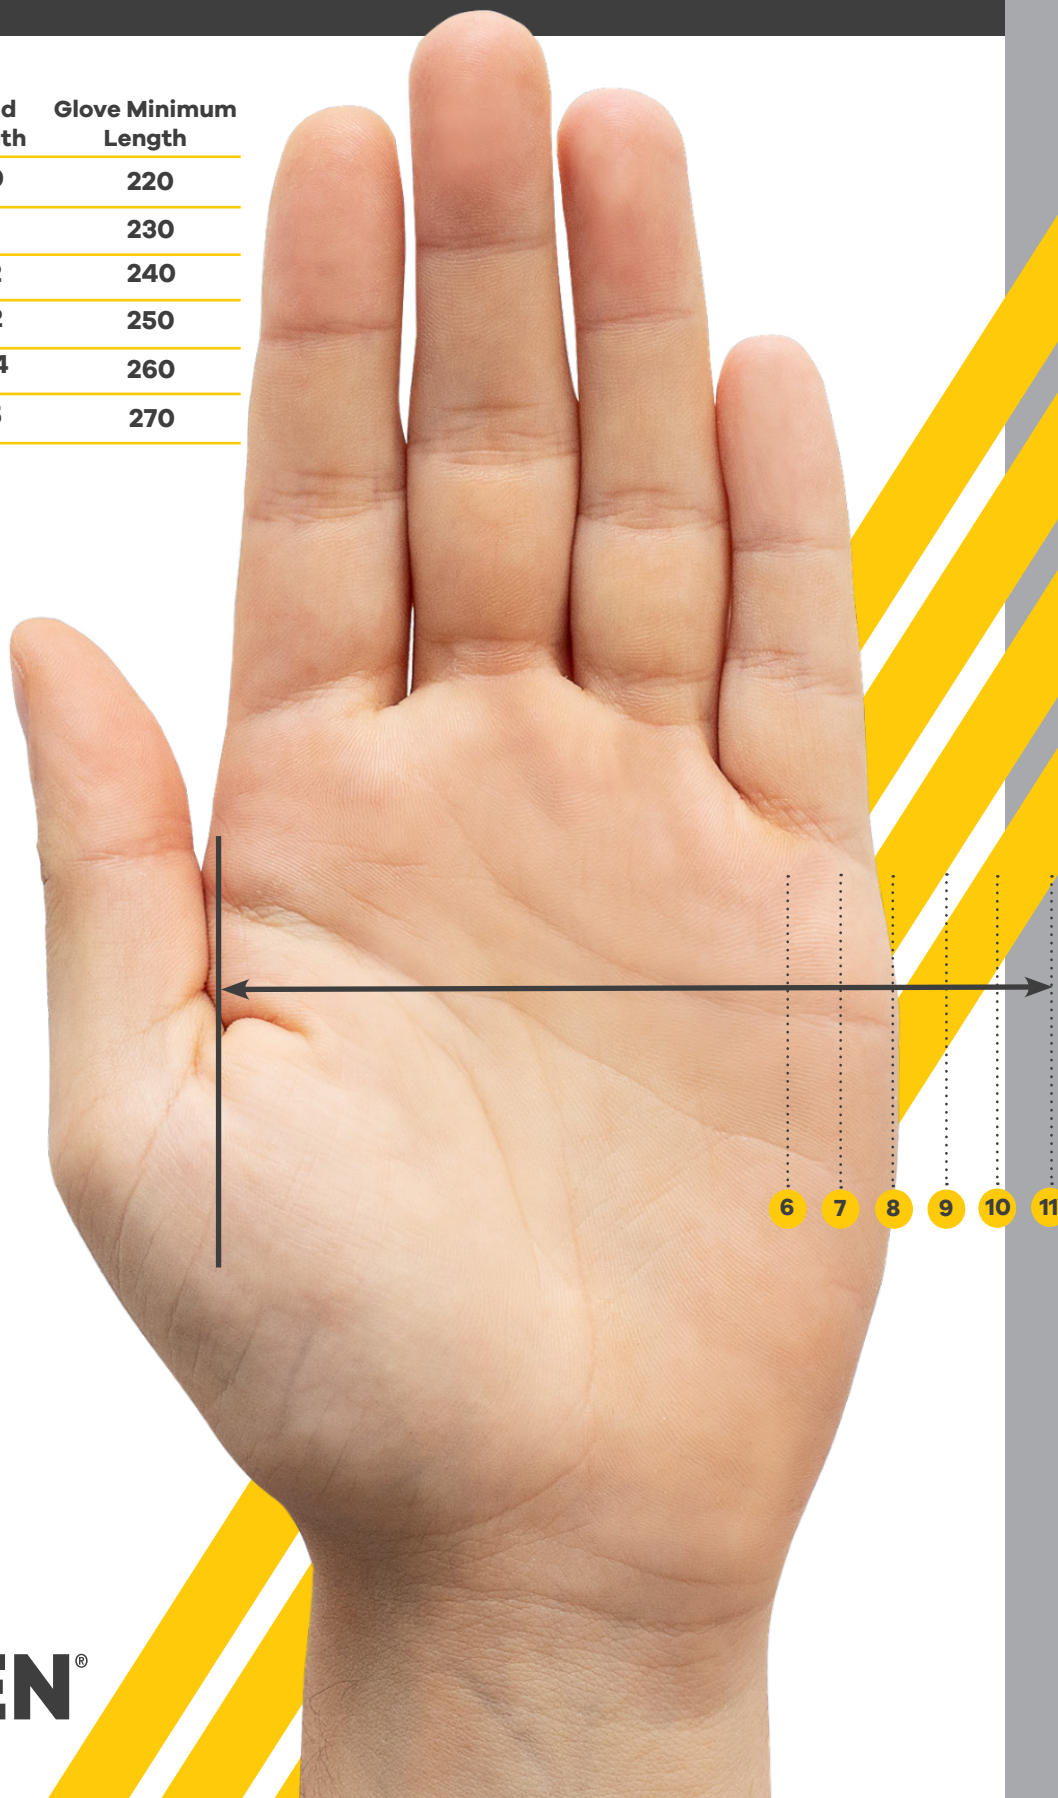

STALSEN Glove Size Guide

Glove size	Palm Circumference	Hand Length	Glove Minimum Length
6/XS	152	160	220
7/S	178	171	230
8/M	203	182	240
9/L	229	192	250
10/XL	254	204	260
11/2XL	279	215	270

Use our hand sizing guide to check which size is right for you.

Correct Glove Size

To ensure maximum dexterity and comfort it is crucial that you are wearing the correct glove size.

 **STALSEN®**